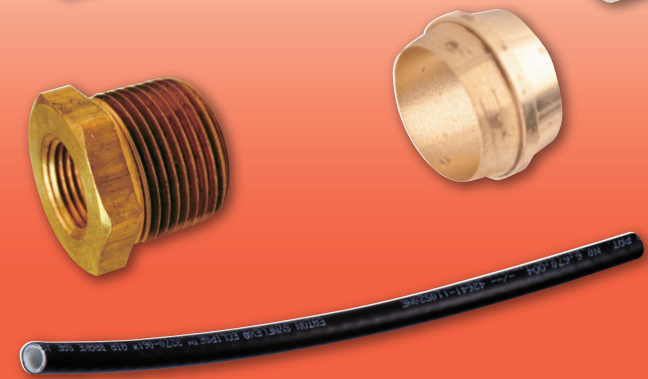

Air Brake Field Service Kit

PARTS-TO-GO VALUE KIT
40 PIECES

4PCS - 1/4" Brass Tube Sleeve for Nylon DOT	1PC - 1/4" x 1/8" Brass Reducer Bushing
4PCS - 3/8" Brass Tube Sleeve for Nylon DOT	1PC - 3/8" x 1/4" Brass Reducer Bushing
2PCS - 1/2" Brass Tube Sleeve for Nylon DOT	1PC - 1/2" x 3/8" Brass Reducer Bushing
2PCS - 1/4" Brass Tube Union Coupling for Nylon DOT	1PC - 1/8" Brass Coupling
2PCS - 3/8" Brass Tube Union Coupling for Nylon DOT	1PC - 1/4" Brass Coupling
1PCS - 1/2" Brass Tube Union Coupling for Nylon DOT	1PC - 3/8" Brass Coupling
1PC - 1/4" Brass Tube x 1/8" MNPT for Nylon DOT	1PC - #04 x 10" Nylon Air Brake Tubing
1PC - 3/8" Brass Tube x 1/4" MNPT for Nylon DOT	1PC - #06 x 10" Nylon Air Brake Tubing
1PC - 1/2" Brass Tube x 3/8" MNPT for Nylon DOT	1PC - #08 x 10" Nylon Air Brake Tubing
1PC - 1/4" Brass Tube x 1/8" MNPT 90° Elbow for Nylon DOT	10PCS - 7.5" L, 2" OD Nylon Cable Tie
1PC - 3/8" Brass Tube x 1/4" MNPT 90° Elbow for Nylon DOT	
1PC - 1/2" Brass Tube x 3/8" MNPT 90° Elbow for Nylon DOT	

Part# N66-SK1401

NEW-LINE.COM

#04 x 10" Nylon
Air Brake Tubing
NL560-04

#06 x 10" Nylon
Air Brake Tubing
NL560-06

#08 x 10" Nylon
Air Brake Tubing
NL560-08

White Nylon Cable Tie
7.5" L, 2" OD
CTN-0750

Part #: N66-SK1401