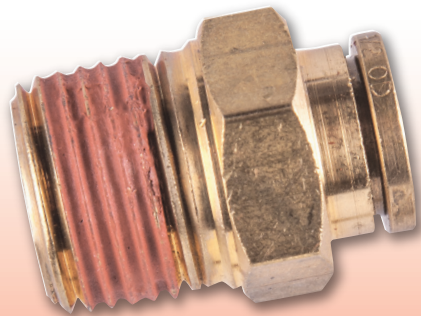

AIR BRAKE

Nylon Air Brake Field Service Kit

PARTS-TO-GO VALUE KIT

25 PIECES

2PCS - #04 x 1Ft Nylon Air Brake Tubing	2PCS - #04 DOT Push-in x 1/8" MNPT
2PCS - #06 x 1Ft Nylon Air Brake Tubing	2PCS - #06 DOT Push-in x 1/4" MNPT
2PCS - #08 x 1Ft Nylon Air Brake Tubing	2PCS - #06 DOT Push-in x 3/8" MNPT
2PCS - #04 DOT Push-in Union	1PC - #08 DOT Push-in x 3/8" MNPT
2PCS - #06 DOT Push-in Union	2PCS - #04 DOT Push-in x 1/8" MNPT 90° Elbow
2PCS - #08 DOT Push-in Union	2PCS - #06 DOT Push-in x 1/4" MNPT 90° Elbow
1PC - Miniature Tube Cutter	1PC - #06 DOT Push-in x 3/8" MNPT 90° Elbow

Part# N66-SK1405

NEW-LINE.COM

Industry Flows Through Us™

<p>#04 1/4" DOT Push-In x 1/8" MNPT PC1468-4A</p> <p>(2 EA)</p>	<p>#06 3/8" DOT Push-In x 1/4" MNPT PC1468-6B</p> <p>(2 EA)</p>	<p>#06 3/8" DOT Push-In x 3/8" MNPT PC1468-6C</p> <p>(2 EA)</p>	<p>#08 1/2" DOT Push-In x 3/8" MNPT PC1468-8C</p> <p>(1 EA)</p>
<p>#04 1/4" DOT Push-In x 1/8" MNPT 90° Elbow PC1469-4A</p> <p>(2 EA)</p>	<p>#06 3/8" DOT Push-In x 1/4" MNPT 90° Elbow PC1469-6B</p> <p>(2 EA)</p>	<p>#08 1/2" DOT Push-In x 3/8" MNPT 90° Elbow PC1469-8C</p> <p>(1 EA)</p>	<p>_____</p>
<p>#04 1/4" DOT Push-In Union PC1462-4</p> <p>(2 EA)</p>	<p>#06 3/8" DOT Push-In Union PC1462-6</p> <p>(2 EA)</p>	<p>#08 1/2" DOT Push-In Union PC1462-8</p> <p>(2 EA)</p>	<p>Miniature Tube Cutter TSNIP</p> <p>(1 PAIR)</p>

Part #: N66-SK1405

#04 Nylon x 1Ft Nylon Tubing - NL560-04 (2 EA)
 #06 Nylon x 1Ft Nylon Tubing - NL560-06 (2 EA)
 #08 Nylon x 1Ft Nylon Tubing - NL560-08 (2 EA)