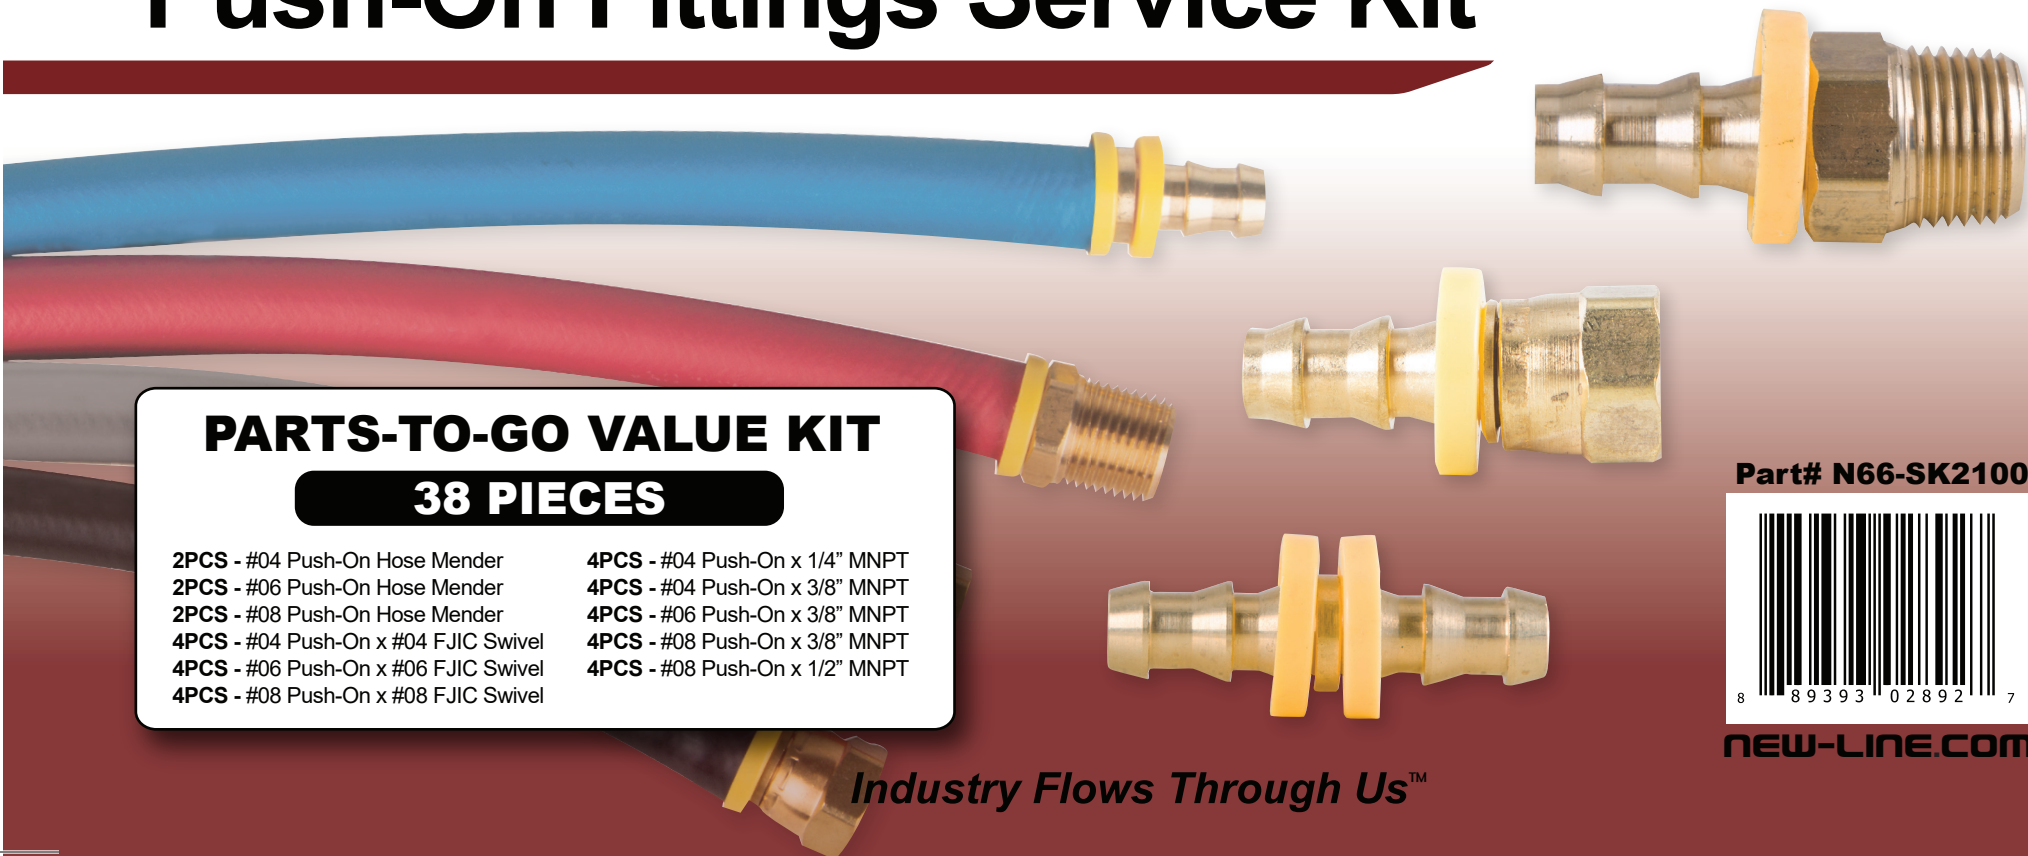

Push-On

Push-On Fittings Service Kit

PARTS-TO-GO VALUE KIT
38 PIECES

2PCS - #04 Push-On Hose Mender	4PCS - #04 Push-On x 1/4" MNPT
2PCS - #06 Push-On Hose Mender	4PCS - #04 Push-On x 3/8" MNPT
2PCS - #08 Push-On Hose Mender	4PCS - #06 Push-On x 3/8" MNPT
4PCS - #04 Push-On x #04 FJIC Swivel	4PCS - #08 Push-On x 3/8" MNPT
4PCS - #06 Push-On x #06 FJIC Swivel	4PCS - #08 Push-On x 1/2" MNPT
4PCS - #08 Push-On x #08 FJIC Swivel	

Part# N66-SK2100

NEW-LINE.COM

Industry Flows Through Us™

#04 Brass Push-On x
#04 Female JIC Swivel
N68031-04-04

(4 EA)

#06 Brass Push-On x
#06 Female JIC Swivel
N68031-06-06

(4 EA)

#08 Brass Push-On x
#08 Female JIC Swivel
N68031-08-08

(4 EA)

#08 Brass Push-On x
3/8" Male NPT Solid
N68011-08-06

(4 EA)

#08 Brass Push-On x
1/2" Male NPT Solid
N68011-08-08

(4 EA)

#04 Brass Push-On x
1/4" Male NPT Solid
N68011-04-04

(4 EA)

#04 Brass Push-On x
3/8" Male NPT Solid
N68011-04-06

(4 EA)

#06 Brass Push-On x
3/8" Male NPT Solid
N68011-06-06

(4 EA)

#04 Brass Push-On
Hose Mender
N68000-04

(2 EA)

#06 Brass Push-On
Hose Mender
N68000-06

(2 EA)

#08 Brass Push-On
Hose Mender
N68000-08