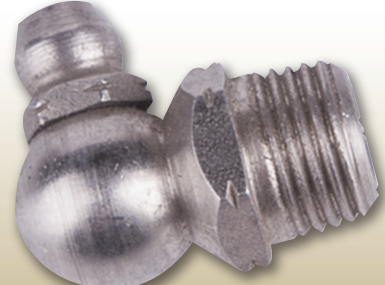

GREASE

Metric Grease Fitting Kit

PARTS-TO-GO VALUE KIT

210 PIECES

| | |
|---|---|
| 50PCS - 6mm Metric Straight Grease Nipple | 20PCS - 8mm Metric Straight Grease Nipple |
| 10PCS - 6mm Metric 45° Grease Nipple | 5PCS - 8mm Metric 45° Grease Nipple |
| 10PCS - 6mm Metric 90° Grease Nipple | 5PCS - 8mm Metric 90° Grease Nipple |
| 10PCS - 10mm Metric Straight Grease Nipple | 100PCS - Plastic Grease Nipple Cap w/ Anchor |

Part# N66-SK5105

NEW-LINE.COM

Industry Flows Through Us™

Grease Nipple
Cap w/ Anchor
NGC-1

(100 EA)

6mm Metric
Straight Grease Nipple
LIN5175

(50 EA)

6mm Metric
45° Grease Nipple
LIN5177

(10 EA)

6mm Metric
90° Grease Nipple
LIN5176

(10 EA)

8mm Metric
Straight Grease Nipple
LIN5178

(20 EA)

8mm Metric
45° Grease Nipple
LIN5179

(5 EA)

8mm Metric
90° Grease Nipple
LIN5180

(5 EA)

10mm Metric
Straight Grease
Nipple
LIN5181

(10 EA)

NEW LINE
HOSE & FITTINGS
NEW-LINE.COM

Part #: N66-SK5105