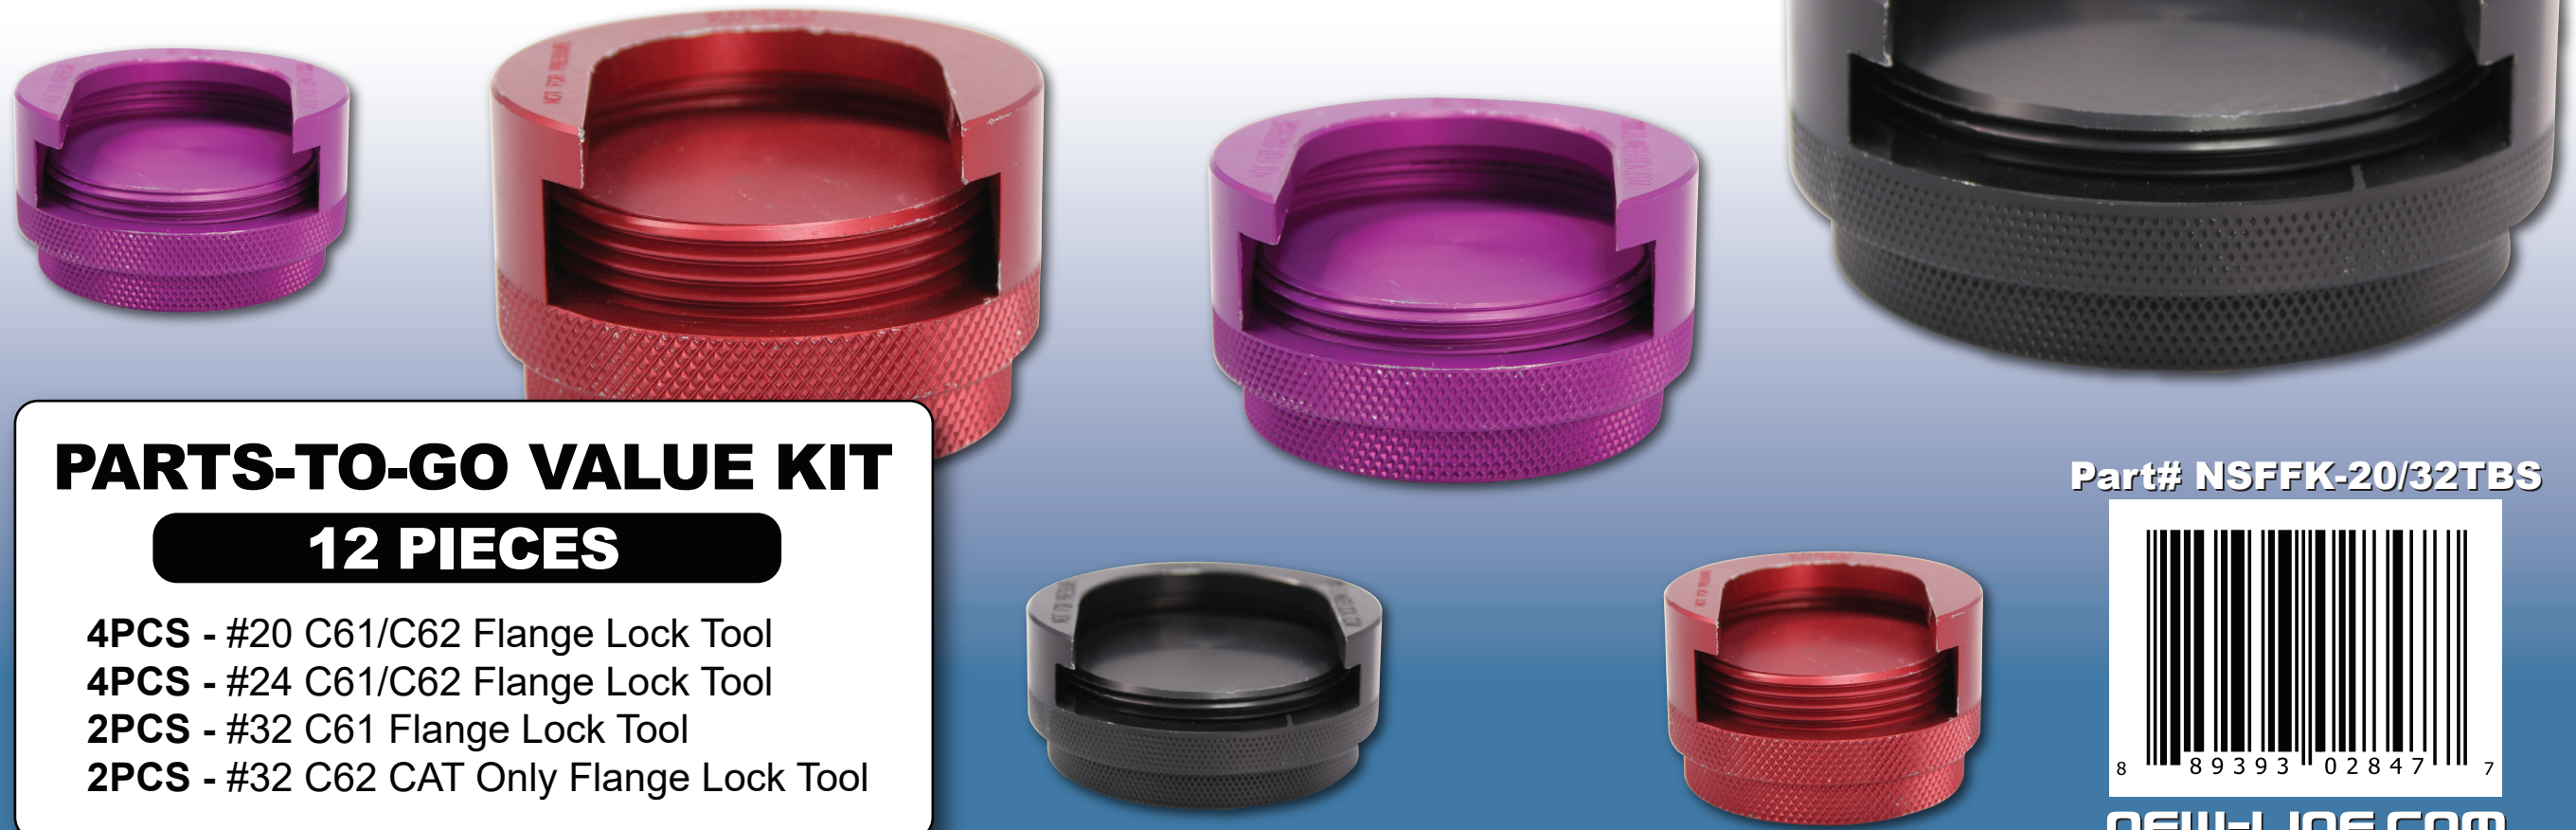

## Leak-Seal™ Flange Lock Tool / Slug Kit

### PARTS-TO-GO VALUE KIT

**12 PIECES**

- 4PCS - #20 C61/C62 Flange Lock Tool
- 4PCS - #24 C61/C62 Flange Lock Tool
- 2PCS - #32 C61 Flange Lock Tool
- 2PCS - #32 C62 CAT Only Flange Lock Tool

Part# NSFFK-20/32TBS