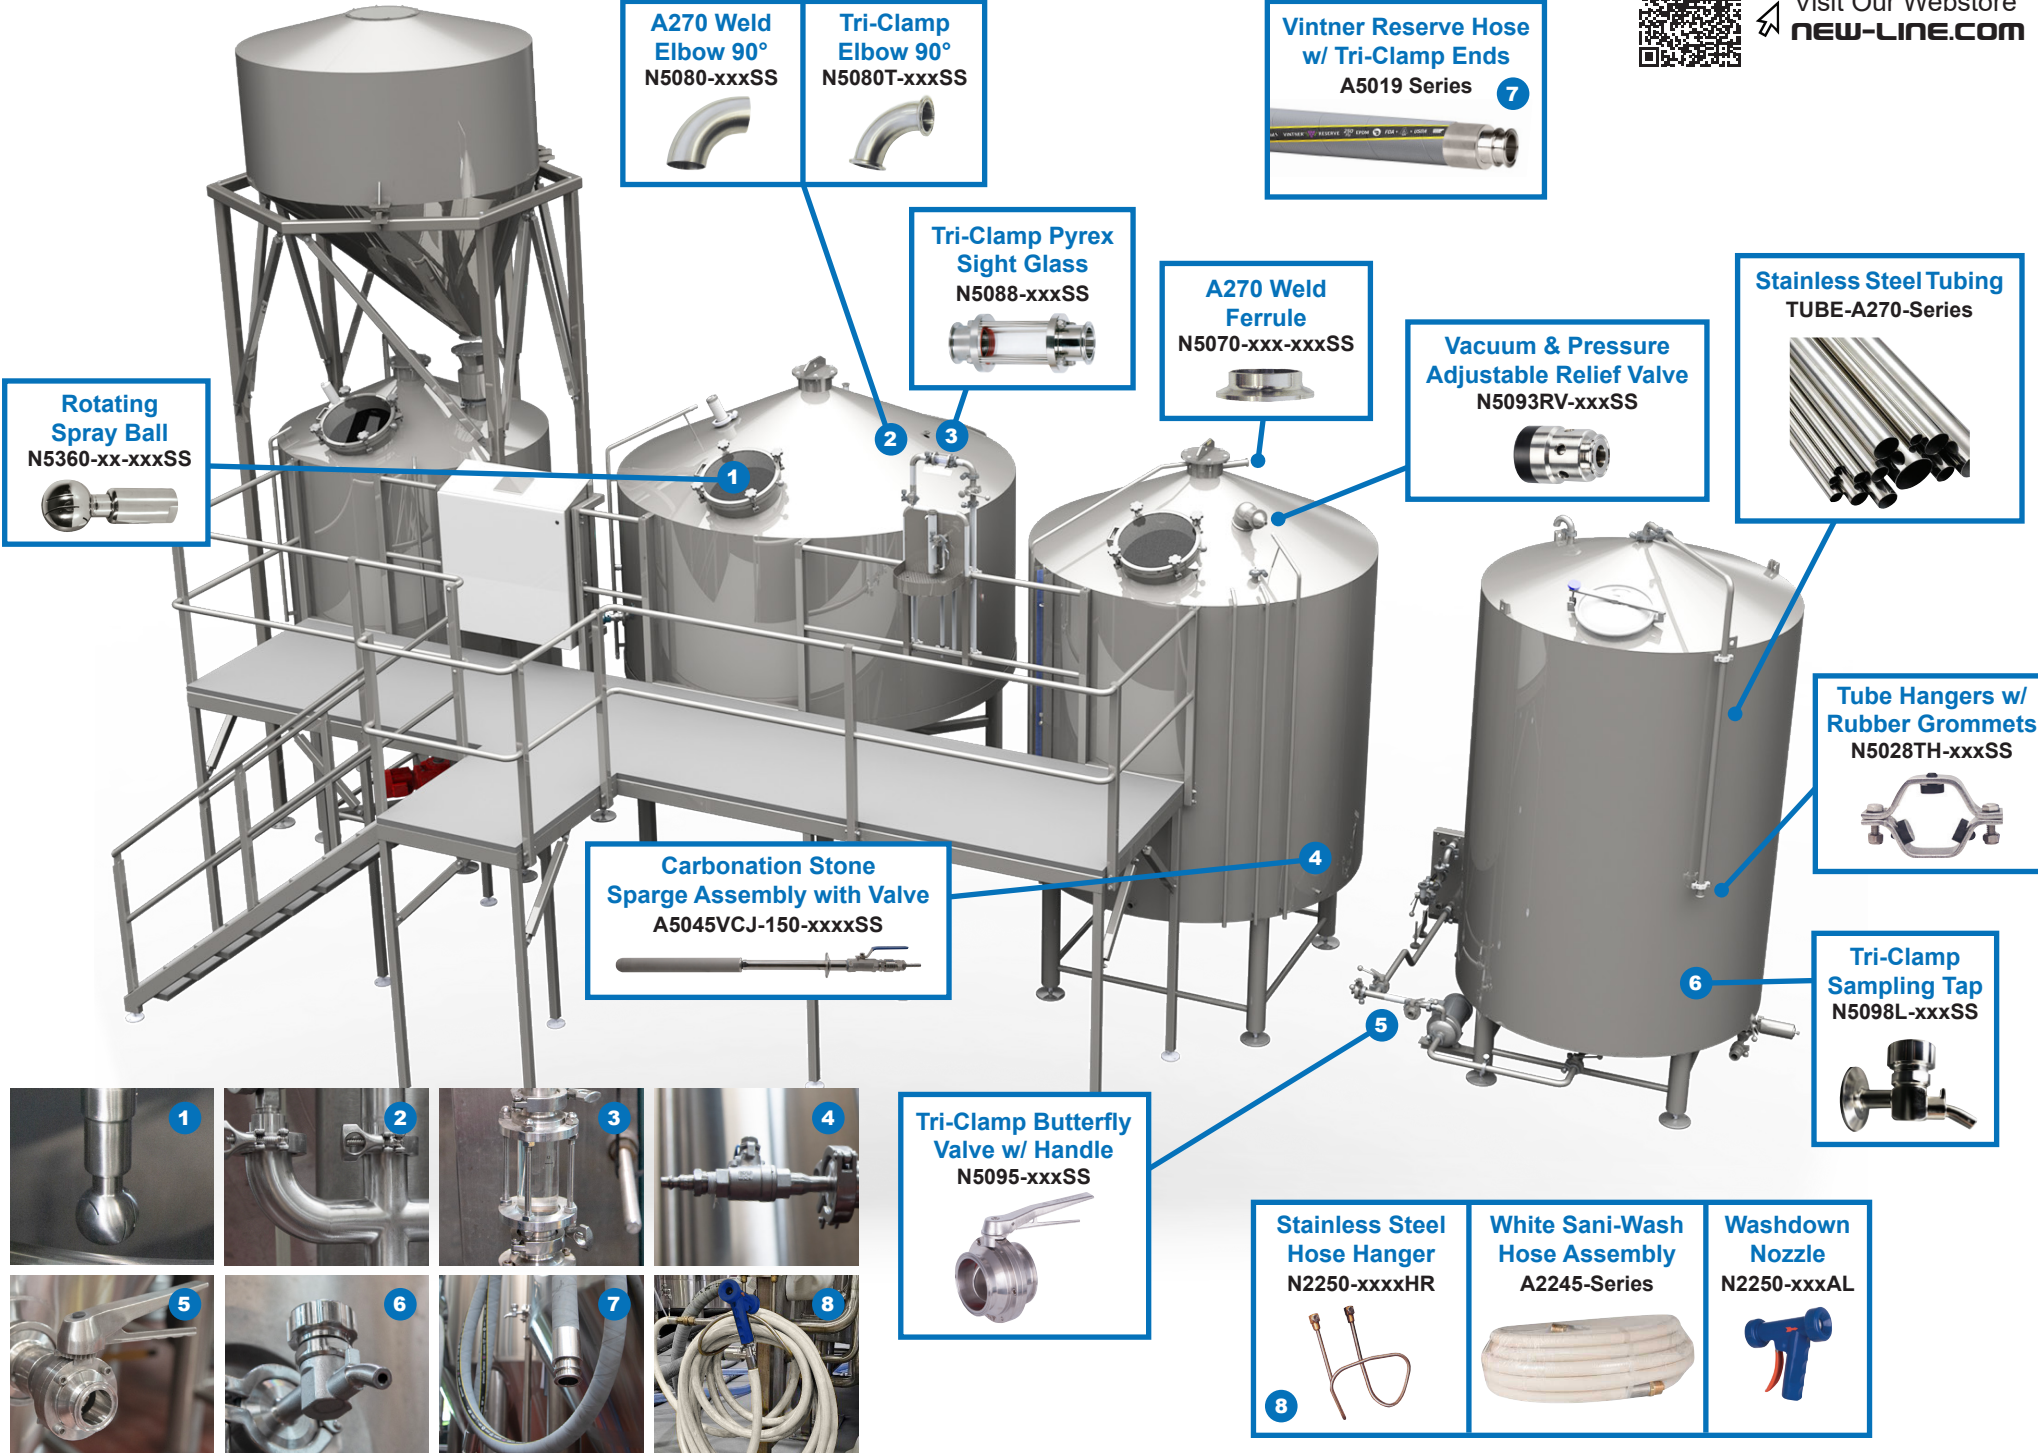

Visit Our Webstore
NEW-LINE.COM

A270 Weld Elbow 90°
N5080-xxxSS

Tri-Clamp Elbow 90°
N5080T-xxxSS

Vintner Reserve Hose w/ Tri-Clamp Ends
A5019 Series

Tri-Clamp Pyrex Sight Glass
N5088-xxxSS

A270 Weld Ferrule
N5070-xxx-xxxSS

Stainless Steel Tubing
TUBE-A270-Series

Vacuum & Pressure Adjustable Relief Valve
N5093RV-xxxSS

Rotating Spray Ball
N5360-xx-xxxSS

Tube Hangers w/ Rubber Grommets
N5028TH-xxxSS

Carbonation Stone Sparge Assembly with Valve
A5045VCJ-150-xxxxSS

Tri-Clamp Sampling Tap
N5098L-xxxSS

Tri-Clamp Butterfly Valve w/ Handle
N5095-xxxSS

Stainless Steel Hose Hanger
N2250-xxxxHR

White Sani-Wash Hose Assembly
A2245-Series

Washdown Nozzle
N2250-xxxAL